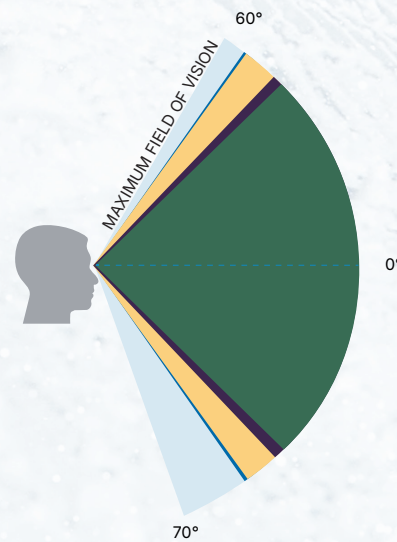

## FIELD OF VISION

MAXIMUM FIELD OF VISION

			
NEVES PRO	SENTINEL	CONTEX PRO	HORIZON 2.0
190°	180°	177°	175°

			
NEVES PRO	SENTINEL	CONTEX PRO	HORIZON 2.0
110°	93°	108°	88°