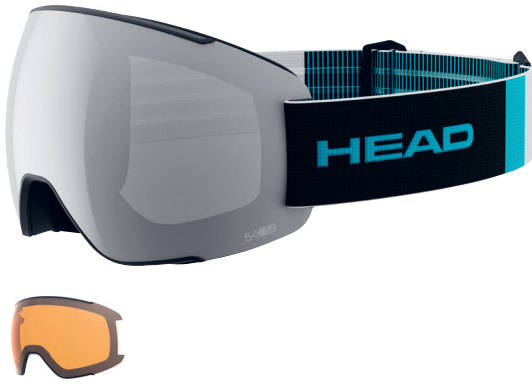

SENTINEL 5K + SPARE LENS

ARTICLE NUMBER
390023 chrome/RD

PRODUCT FEATURES
Toric Lens, Double Lens,
UV400 & Anti Fog, 5K Lens,
Extreme Wide Field of Vision,
Speed Snap Lens Exchange, Wind Seal,
Triple Layer Foam, Extra Facefoam,
Silicone Layer, Spare Lens Included,
Pouch Included, EVA Case Included

SIZES ONE SIZE

LENS 5K chrome: S2, VLT 23%

SPARELENS Orange: S1, VLT 57%

5K