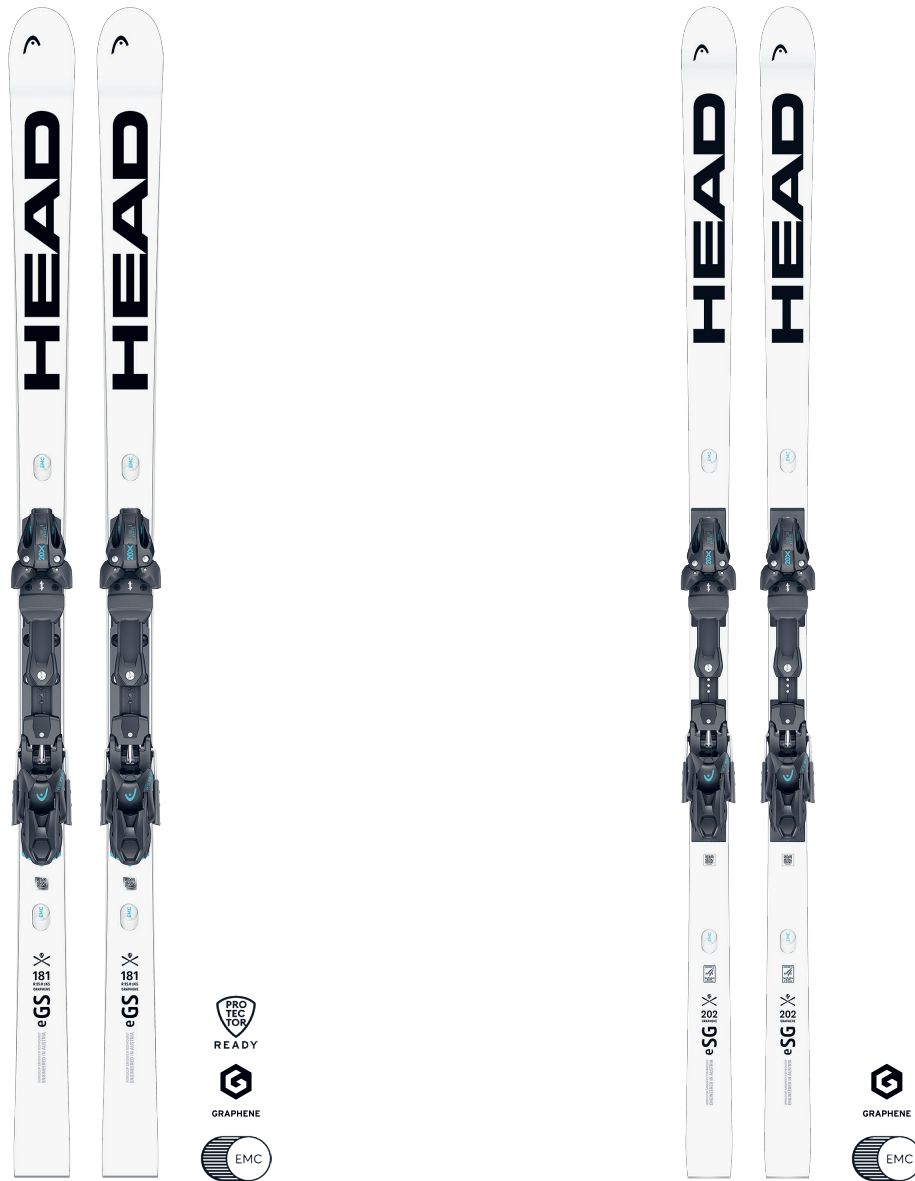

WCR E-GS REBEL

ART.NUMBER	LENGTH	SIDECUT	RADIUS
313045/313055	176	102 / 65 / 87	23,0
313045/313055	181	102 / 65 / 86	25,0
313045	186	104 / 65 / 87	25,0
	188	102 / 65 / 85	27,5

PRODUCT FEATURES

EMC, Graphene Worldcup Sandwich Construction, RD Racing Top Sheet, Race Structured High Speed UHM C Base, Rebel Camber, Infra-Red Base Waxing

PLATE	RACEPLATE WCR 14 SHORT
BINDING	100900 FREEFLEX ST 20 X RD Brake [A] 85 mm
	100902 FREEFLEX ST 16 X RD Brake [A] 85 mm
	100903 FREEFLEX ST 14 X Brake [A] 85 mm
	100963 PROTECTOR+ FREEFLEX ST 16 GW Brake [R] 85 mm
	114670 FREEFLEX ST 16 Brake [A] 85 mm
	100964 PROTECTOR+ FREEFLEX 14 GW [R] 85 mm
	100965 FREEFLEX 11 RACE [A] 85 mm

WCR E-SG REBEL

ART.NUMBER	LENGTH	SIDECUT	RADIUS
318065	202	95 / 65 / 80	40,5
318055	207 M	94 / 65 / 79	45,5
318045	207 W	95 / 65 / 80	42,0
318115	210	96 / 66 / 81	42,5
318035	213	96 / 66 / 80	45,0

PRODUCT FEATURES

EMC, Graphene Worldcup Sandwich Construction, RD Racing Top Sheet, Race Structured High Speed UHM C Base, Rebel Camber, FIS approved for Worldcup and European Cup and all Continental Cups , Infra-Red Base Waxing, Traction (Length 207 W, 210 and 213)

PLATE	DH RACEPLATE
BINDING	100901 FREEFLEX ST 20 X RS Brake [A] 85 mm